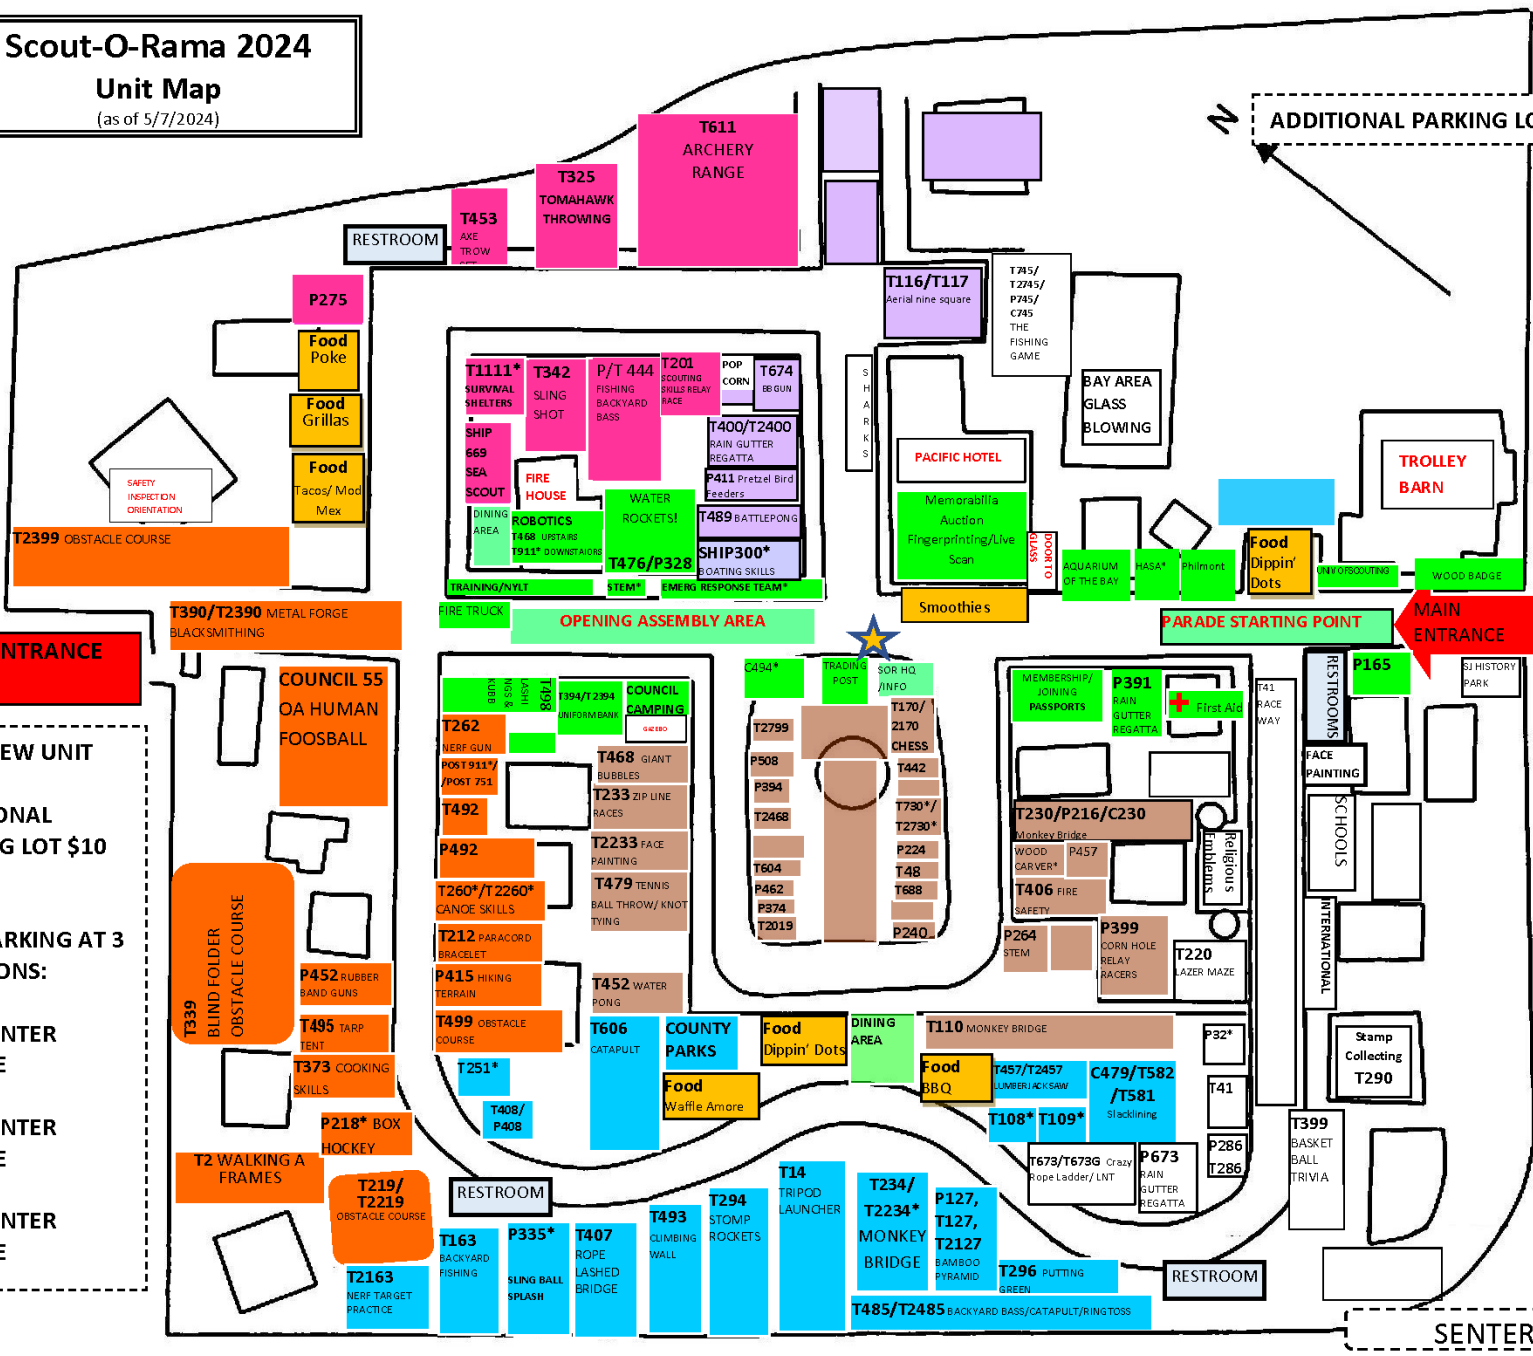

C = Crew
P = Pack
T = Troop

THE Scout-Rama Gazette

Scout-O-Rama 2024
Unit Map
 (as of 5/7/2024)

ADDITIONAL PARKING LOT \$10

SECOND ENTRANCE

- * IS A NEW UNIT
- ADDITIONAL PARKING LOT \$10
- FREE PARKING AT 3 LOCATIONS:
- 1870 SENTER AVENUE
- 1888 SENTER AVENUE
- 1919 SENTER AVENUE

PHELAN ROAD

SENER ROAD