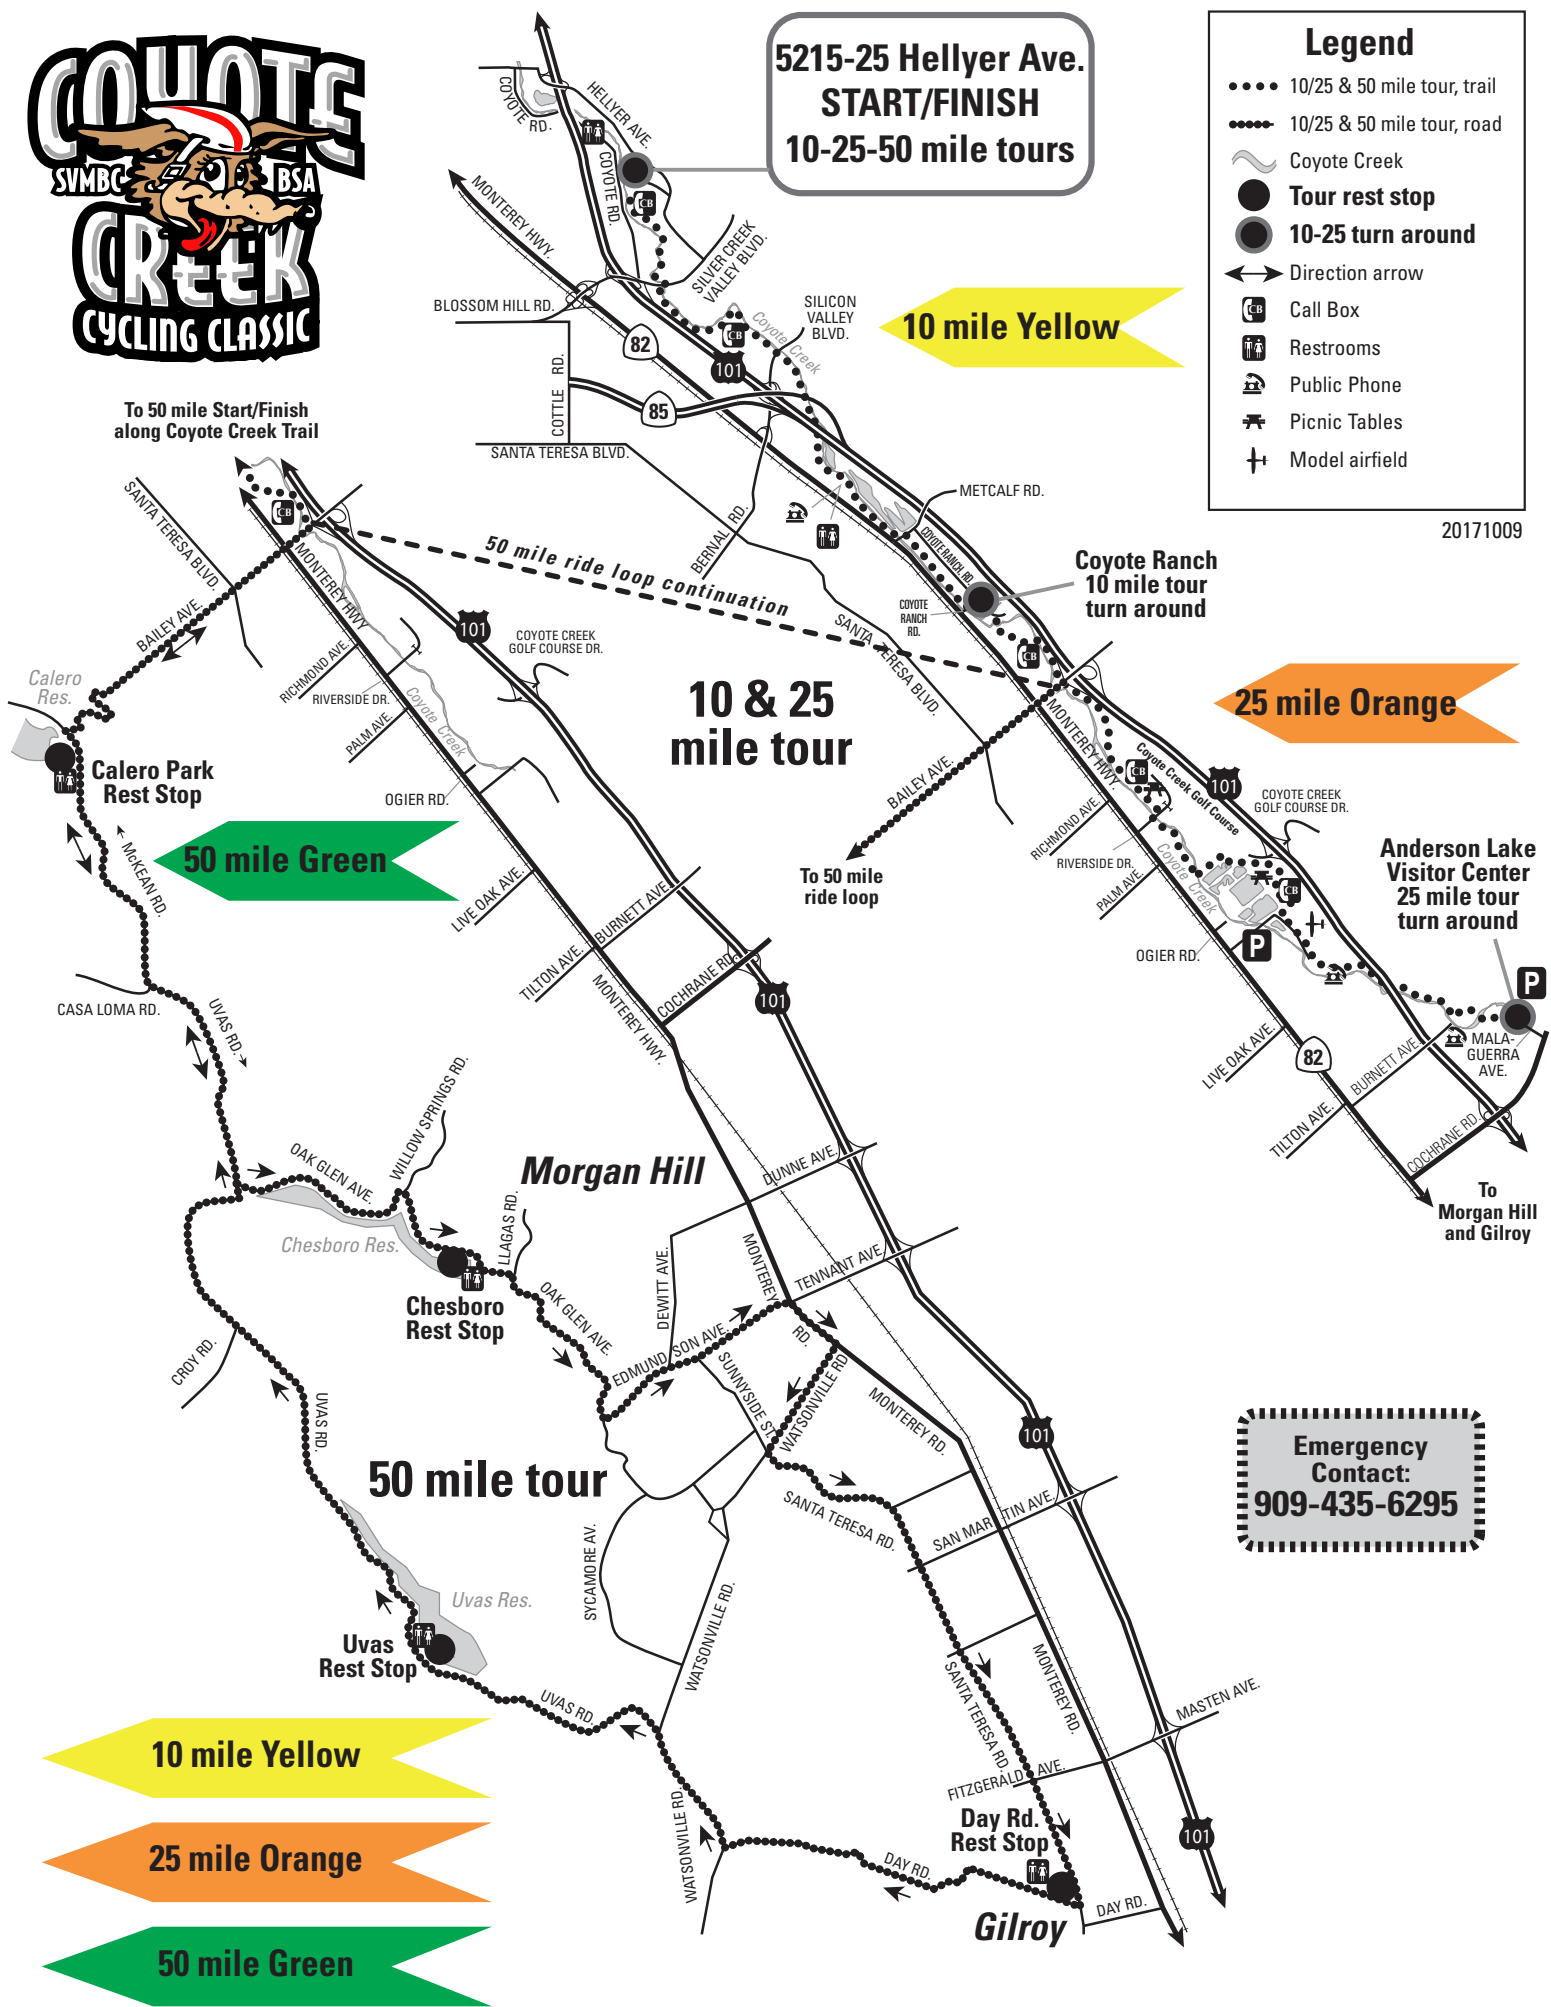

20171009

**10 mile Yellow**

**25 mile Orange**

**50 mile Green**

**10 & 25 mile tour**

**50 mile tour**

**10 mile Yellow**

**25 mile Orange**

**50 mile Green**

**Emergency Contact:  
909-435-6295**

To 50 mile Start/Finish along Coyote Creek Trail

Coyote Ranch 10 mile tour turn around

Anderson Lake Visitor Center 25 mile tour turn around

To 50 mile ride loop

**10 & 25 mile tour**

**10 mile Yellow**

**25 mile Orange**

**50 mile Green**

**Emergency Contact:  
909-435-6295**

To 50 mile Start/Finish along Coyote Creek Trail

Coyote Ranch 10 mile tour turn around

Anderson Lake Visitor Center 25 mile tour turn around

To 50 mile ride loop

To Morgan Hill and Gilroy

**Morgan Hill**

**Day Rd. Rest Stop**

**Gilroy**

**Chesboro Rest Stop**

**Uvas Rest Stop**

**Calero Park Rest Stop**